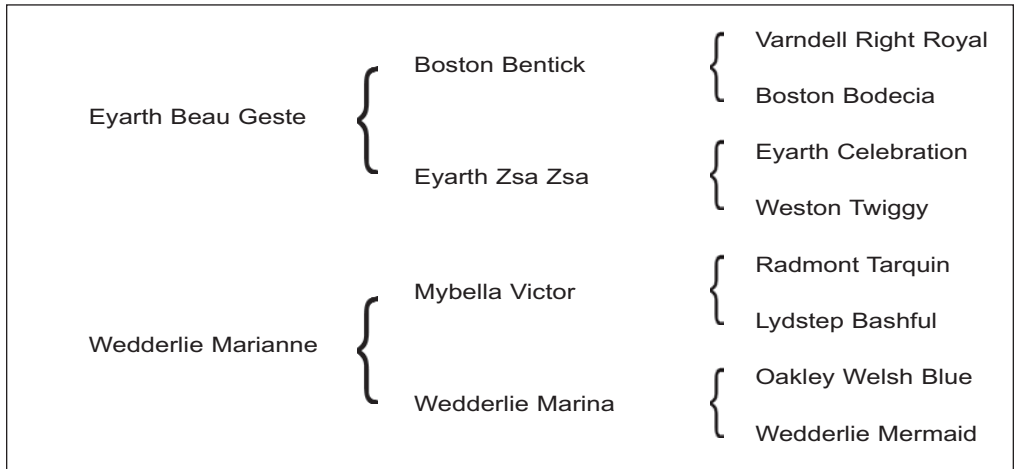

Wedderlie Mardi Gras Weser-Ems-Pony

Registration #: B-42070

Height: 13hh

Breeder: Mrs. J.R.L. Campbell,
Wedderlie, Gordon, Berwickshire.
Scotland

Birthdate: 2001

Color & Markings: Palomino, wide
blaze, 3 stockings

EVA Status: Negative

Breeder's Terms: \$1000, includes
\$200 booking fee. Fresh, cooled
semen. LFG

Performance Record: Imported just after winning Champion at the Royal Welsh, the largest Welsh Pony show in the world. Also a US National Champion. Extremely prolific winner, many time Supreme Champion, Regional and State High Score winner, etc. WPCSA points in Carriage & Pleasure Driving, Hunters, English & Western Pleasure and Trail. A superb individual with extremely correct conformation, exquisite type and breathtaking movement. Mardi Gras has met the full breeding requirements for German Weser Ems ponies through sport.