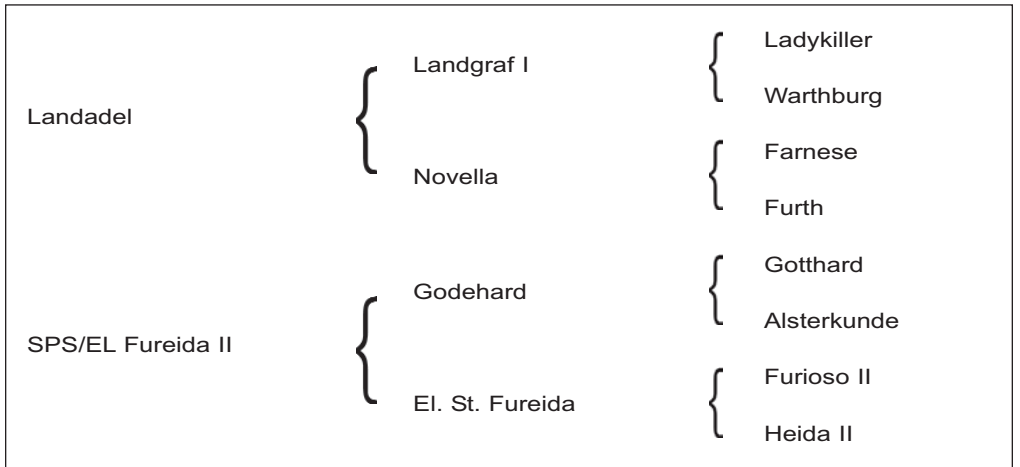

Landwerder AKA Silver Lining

Registration #: 33-00175-90

Height: 16.2hh

Breeder: Gerd Sosath, Lemwerder, Germany

Birthdate: April 5, 1990

Color & Markings: Grey

Standing at: Silver Creek Farms
18450 E. 111 St.

EVA Status: Negative

Breeder's Terms: 2008 Stud Fee - \$1000 LFG (No booking fee & first collection at no charge)

Origin: Silver Lining comes from proven lineage sired by the top producer, Landadel, and out of the four-fold stallion producing dam and elite mare, Fureida II, who descends from the famous Heida line.

Fureida II is of the successful Gotthard / Furioso II cross which also produced Voltaire. She is the dam of the approved stallion, Coulthard, and the mare, Heideglück, who produced the approved stallion, Incello. Silver Lining's older full brother, Laertes, was successfully competed in the international jumping ring. Another full brother, Lagoheidor, was both Champion of the Oldenburger stallion selections in 1994 and won the performance test in Medingen in 1995. He now competes Grand Prix dressage. A third full brother, Landor S, won the Bundeschampionat in 1997 and was chosen to be the Oldenburger Jumping Stallion of the Year. He followed this up with many big wins including Reserve Landeskampion, Reserve Weser-Ems Champion in 1999, and winner of the Volvo Cup 'S' jumping competition in Elmlohe. Landor S is the sire of 6 'Briljant' show mares, many Champion mares and stallions, more than 20 approved sons, and has had many offspring qualify for the Bundeschampionat.