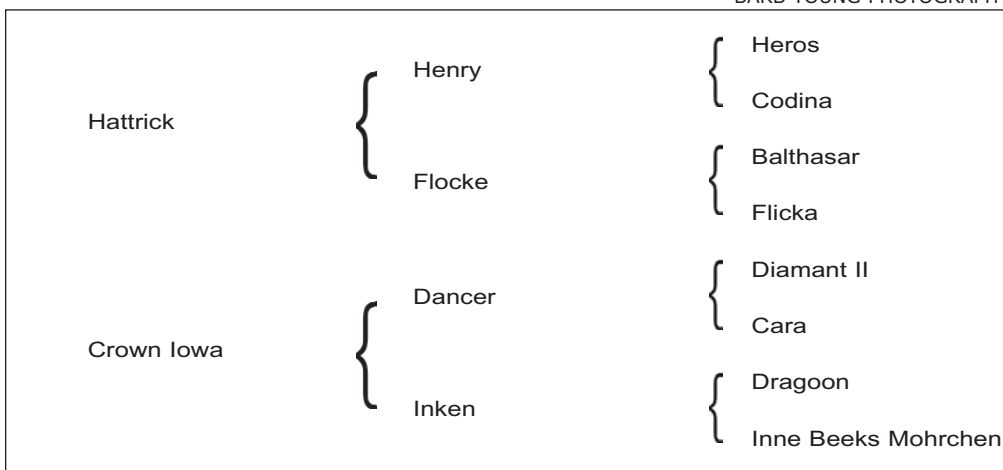

**Owner of Record:**

Crooked Willow Farms

**EVA Status:** Negative

**Breeder's Terms:** Stud Fee \$800  
USD

BARB YOUNG PHOTOGRAPHY

**Origin:** Crown Heartbreaker is by the Grand Champion Stallion Hatrick out of the Elite mare Crown Iowa. Hatrick also was the Grand Champion Stallion at the Stallion approvals and Champion of the Stallion Performance Test. He produced several approved sons and 7 Premium mares. Dam, States Premium mare Crown Iowa, was Champion mare during the inspection. She placed high in jumping and dressage classes against many top warmblood horses. Crown Iowa produced 2 approved sons including the Grand Champion Stallion Crown Heartbreaker and the Reserve Champion High Society.