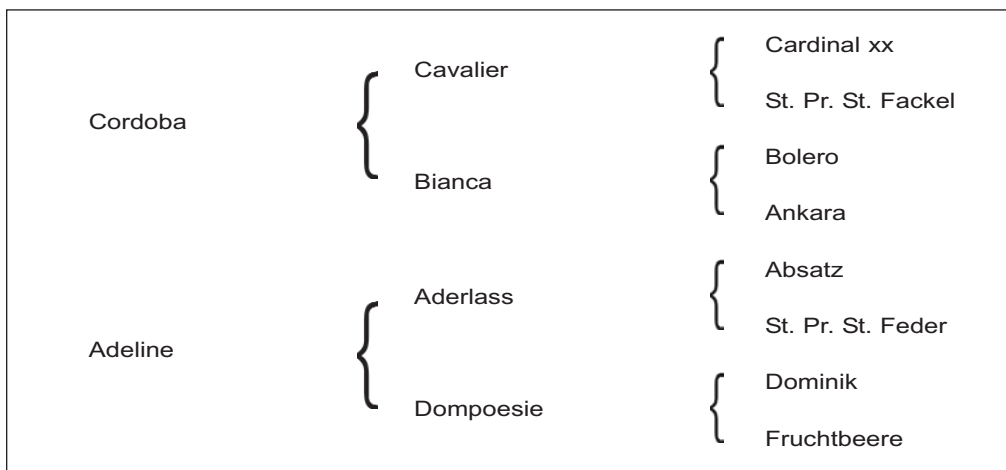

Cabalito

Registration #: 31-51116-97

Height: 16.3 h

Breeder: Heinrich Heemke, Germany

Birthdate: March 8, 1997

Color & Markings: Bay, star, snip, right front fetlock, left front pastern, right hind fetlock, left hind fetlock.

EVA Status: Negative, vaccinated

Breeder's Terms: \$1,200.00 Frozen semen

Performance Record: Cabalito is one his way to becoming one of the top hunter stallions in the country. This 8 yr old son of Cordoba brings unique bloodlines into the US that are known in Germany for producing horses of excellent character and ridability.