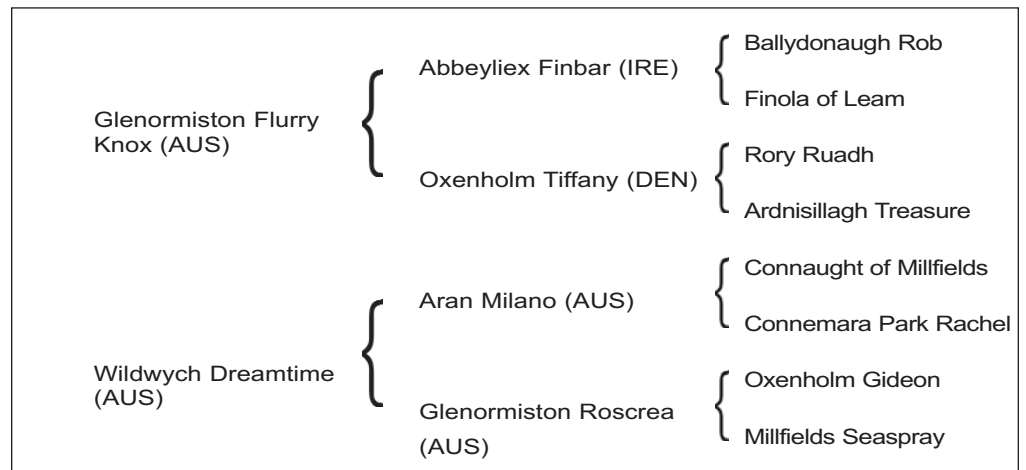

Wildwych Eclipse Weser-Ems-Pony

Registration #: S 722 XLII

Height: 14.1 HH

Breeder: Mary Stewart Prewitt

Birthdate: 05/16/2003

Color & Markings: Dark Grey from Seal Brown

Standing at: Redbud Ranch

6000 Marysville Rd.

Breeder's Terms: \$650.00 to Include: LFG, Booking and First Collection. Premium Mare, Multiple Mare and Returning Mare Discounts Available.

Origin: Wildwych Eclipse * is an outstanding son of the Australian Import *Glenormiston Flurry Knox out of the English bred *Wildwych Dreamtime. He is a grandson of the legendary *Abbeyliex Finbar who like his brothers Coosheen Finn (IRE) and Leam Bobby Finn(UK) bred on with outstanding success for his owner Sue Clarke, of Glenormiston Connemaras,AUS. As such, Wildwych Eclipse stems directly from the Carna Bobby line. Blue Line family members include legendary show jumpers/eventers Ashfield Bobby Sparrow, Grange Finn Sparrow and Dexter Leam Pondi. Wildwych Eclipse's female family includes the Elite Mare Ardnisillagh Treasure whose decededents include European Pony Dressage Champions: Ardnisillagh O'Flaherty, Monkholm Cobbergate, Oxenholm Topsider and Wick Gizelle. Other notable family members include: Elite Stallions Rory Ruadh, Oxenholm Gideon, Oxenholm Godot and Lambay Inver as well as BCPS Super Premiums: Doonreaghan, Cornamona and Gentle Breeze of Millfields.

Breeding/Progeny Record: Wildwych Eclipse, while still a very young Stallion is the sire of multiple Champions in both breeding and sport most notable are: R. MoonRock, Featherstone Nightsong, R. Moonshadow, and R. Celtic Tiger. R. Moonrock took the R. Grand Champion at the West Coast FEH Championships and is ranked no. 3 Nationally. Featherstone Nightsong began blazing her career at the age of just four months by capturing the R. Best In Show Title under International Judge Johanna McInnis. R. Moonshadow and R. Celtic Tiger have accrued top prizes in both Open Sport Horse and confined divisions.