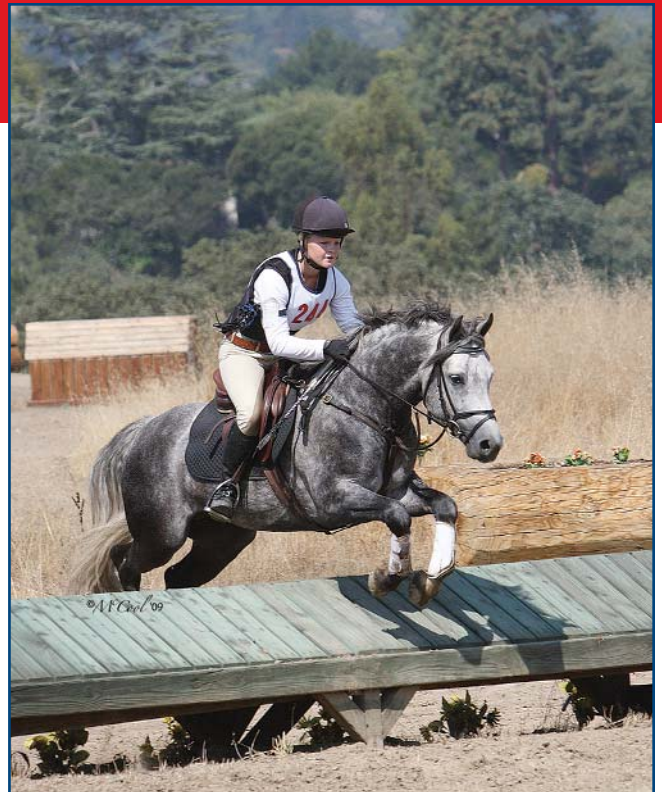

Wildwych Eclipse Weser-Ems-Pony

Registration #: S 722 XLII

Height: 14.1 HH

Breeder: Mary Stewart Prewitt

Birthdate: 05/16/2003

Color & Markings: Dark Grey from Seal Brown

Standing at: Redbud Ranch

6000 Marysville Rd.

Browns Valley, CA 95918

Phone: 530-742-0504

Fax: 530-742-0504

Email: goodpony@sbcglobal.net

Website: <http://www.goodpony.net>

Owner of Record: Max and Lisa Gerdes