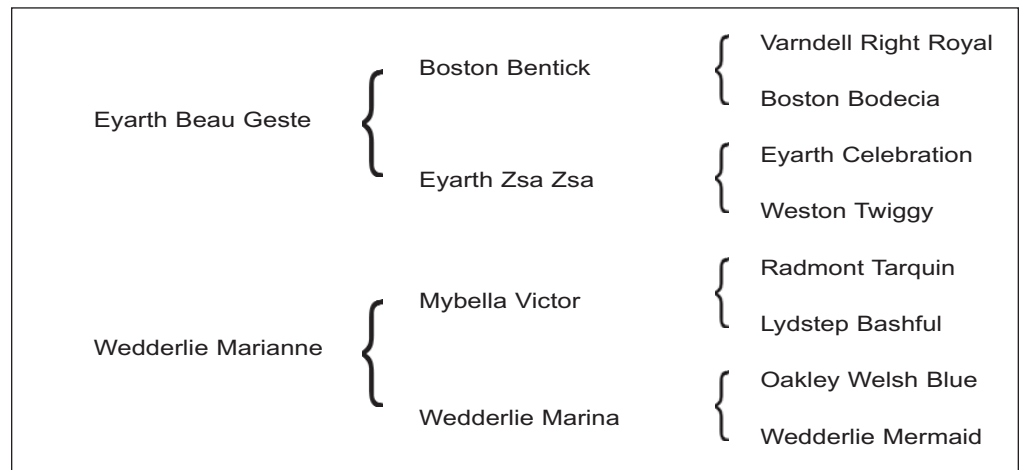

Wedderlie Mardi Gras Weser-Ems-Pony

Registration #: B-42070

Height: 13hh

Breeder: Mrs. J.R.L. Campbell,
Wedderlie, Gordon, Berwickshire.
Scotland

Birthdate: 2001

Color & Markings: Palomino, wide
blaze, 3 stockings

EVA Status: Negative

Breeder's Terms: Please contact for
current fees and terms.

Performance Record: Imported just after winning Champion at the Royal Welsh, the largest Welsh Pony show in the world. Also a US National Champion. Extremely prolific winner, many time Supreme Champion, Regional and State High Score winner, etc. WPCSA points in Carriage & Pleasure Driving, Hunters, English & Western Pleasure and Trail. A superb individual with extremely correct conformation, exquisite type and breathtaking movement. Mardi Gras has met the full breeding requirements for German Weser Ems ponies through sport.