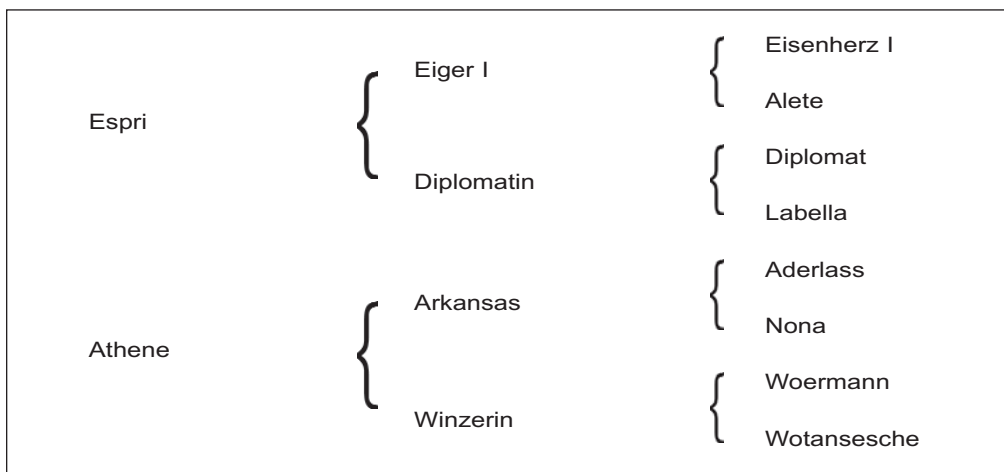

+ 09 updated

Escudo II

Registration #: 31 45 14 792

Height: 16.1hh

Breeder: Allmer Knoop

Birthdate: 1992

Color & Markings: Black; Small star, LH coronet

Standing at: Edgar & Susan Schutte
Rainbow Equus Meadows
46 West Wise Road
Lincoln, CA 95648

Phone: 916-645-1471

Fax: 916-645-9417

Email: edgar@rainbowequus.com

Website: www.rainbowequus.com

Owner of Record: Rainbow Equus Meadows

EVA Status: Negative/Vaccinated annually

Breeder's Terms: $1777 LFG includes booking. IJF/IHF nominated Multiple mare, premium, repeat breeding and performance discounts apply

Origin: Sire Espri, 1995 stallion of the year, produced 58 Grand prix offspring (8 dressage/50 jumping) and over 2.2 million dollars in winnings so far. World Cup winner E.T. FRH w/Hugo Simon, Enrico 134 w/Lars Nieburg, World Breeding Champion Edgar 12, Olympian Esprit de Valdemar and the Escudo brothers are some of his most well known

Escudo II's Dam SPS Athene who scored a high 7.82 for her performance test is by the state stud stallion Arkansas who stems from the same line as leading sire of showjumpers Wanderer. SPS Athene also produced Federal championship finalist Erik 18 and Escudo. Escudo won show jumper competitions in series, the Federal vice championship at Warendorf and the 5 yr old championships at Dobrock

Performance Record: The star of the Celle stallion parade, black 16.1hh Hanoverian Licensing Champion Escudo II is the only stallion in America who appears in both the Hanoverian topliste Jumpers and Type besides Pablo. Escudo II is in the Hanoverian jumper program. Escudo II has the highest breed value for Type of any Hanoverian Jumper stallion (151 type and 134 conformation) His FN rating is 103 for dressage and 128 for jumping. Escudo II is a class I stallion who completed his testing at Adelheidsdorf with 125.63; 4th out of 43 stallions. 117.56 dressage and 125.73 for jumping.

Breeding/Progeny Record: Escudo II produced 9 licensed sons and several showjumpers up to GP level, 13 SPS mares and 47 offspring were selected for Hanoverian auctions. Escudo II has special talent, used in the Celle stallion parade virtually all his life and they have not yet been able to teach a replacement stallion his tricks.

That he passes on his talent and ideal riding horse type is reflected in his high breedvalues. In 2008 several Escudo II offspring got very high movement scores and were site champions.