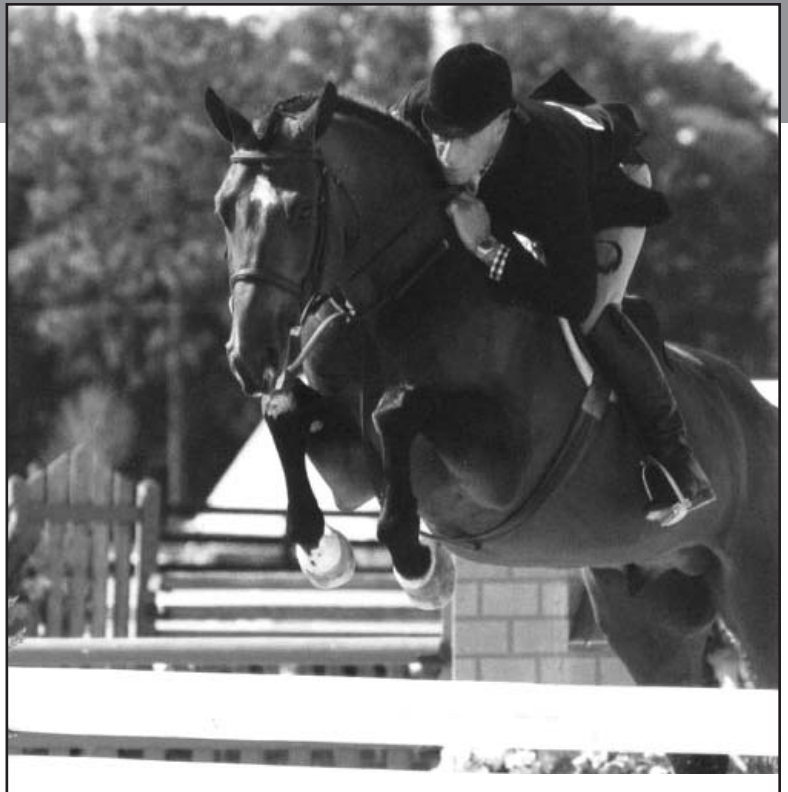

+09 updated

Cabalito

Registration #: 31-51116-97

Height: 16.3 h

Breeder: Heinrich Heemke, Germany

Birthdate: March 8, 1997

Color & Markings: Bay, star, snip, right front fetlock, left front pastern, right hind fetlock, left hind fetlock.

EVA Status: Negative, vaccinated

Breeder's Terms: Stud fee: \$1,200 frozen LFG Booking fee included

Performance Record: Cabalito is on his way to becoming one of the top hunter stallions in the country. This 8 yr old son of Cordoba brings unique bloodlines into the US that are known in Germany for producing horses of excellent character and ridability.